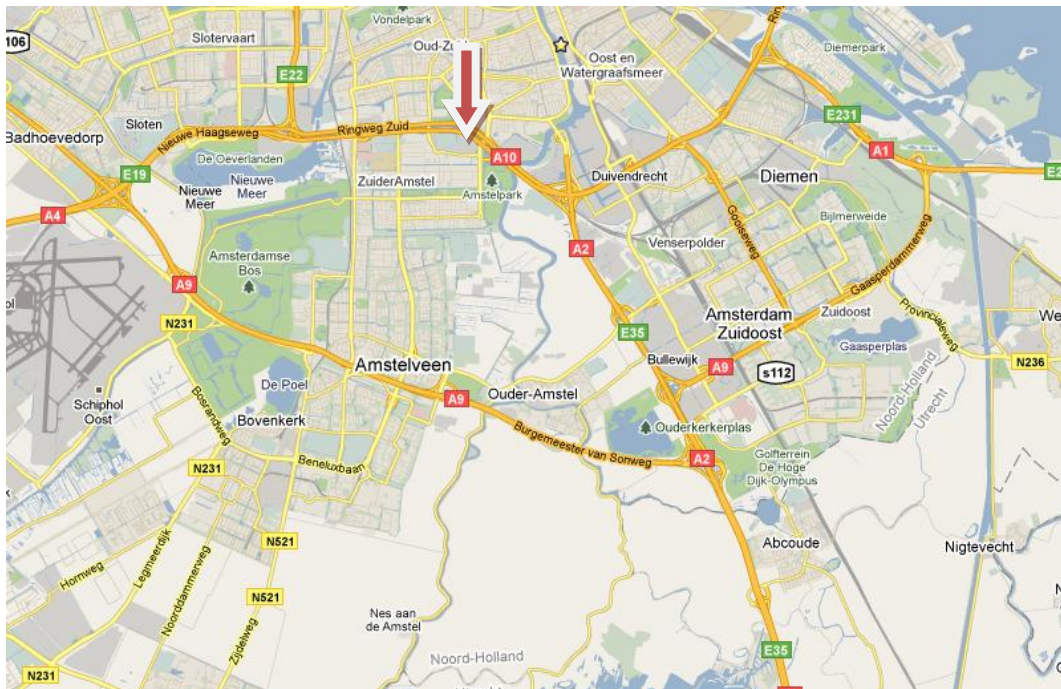

Route Description to the Office of Lens & Partners

SPACES-Zuidas Building
Barbara Strozzi laan 201
1083 HN Amsterdam
The Netherlands
Tel. +31 (0)20- 462 30 60

➤ **Public Transport:**

The SPACES Building is 5 minutes walking from NS RAI Station. Any train from Amsterdam Central Station takes about 13 minutes and from Schiphol Airport about 12 minutes. Also tram 4, subway lines 50 and 51 stop at RAI Station.

➤ **By car:**

Lens & Partners is located in SPACES-ZUIDAS and is easily accessible by car.

Directions: Take the (A10) Southern Ring Road, exit RAI (S109).

When coming from Utrecht / Hilversum: turn left at the end of the exit onto 'Europa Boulevard', turn right at the first junction: 'De Boelelaan'. You will find yourself driving in between Novotel and Holiday Inn. Turn right at the second road: 'Thomasso Albinonilaan'. Turn left at the T-junction: 'Barbara Strozzi laan'. After 200 meters, at your right hand side, you will find the location of Spaces-Zuidas. Park your car at the street, don't forget to buy a parking ticket.

Coming from Den Haag / Schiphol / Haarlem / Zaandam: turn right at the end of the exit onto 'Europa Boulevard' and immediately left: 'De Boelelaan'. You will find yourself driving in between Novotel and Holiday Inn. Turn right at the second road: 'Thomasso Albinonilaan'. Turn left at the T-junction: 'Barbara Strozziilaan'. After 200 meters, at your right hand side, you will find the location of Spaces-Zuidas. Park your car at the street, don't forget to buy a parking ticket.